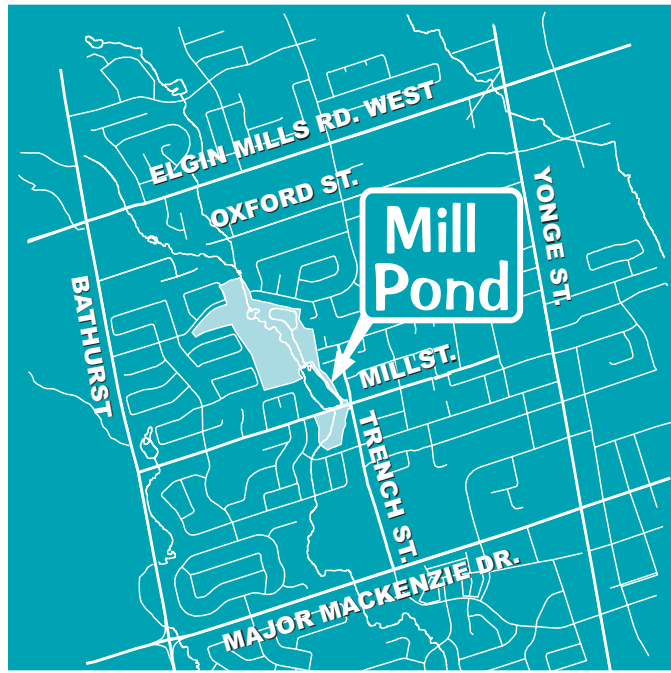

**Splish-Splash
spring is a blast at the**

**MILL POND
SPLASH**

Sunday, June 3rd!

**For more information, call:
416-661-6600 or visit
www.trca.on.ca**

Together, Toronto and Region Conservation, the Town of Richmond Hill, Don Watershed Regeneration Council, the Richmond Hill Naturalists and their partners are working to improve the Don River watershed and its tributaries, including Richmond Hill's Mill Pond.

**Splish-Splash
spring is a blast at the**