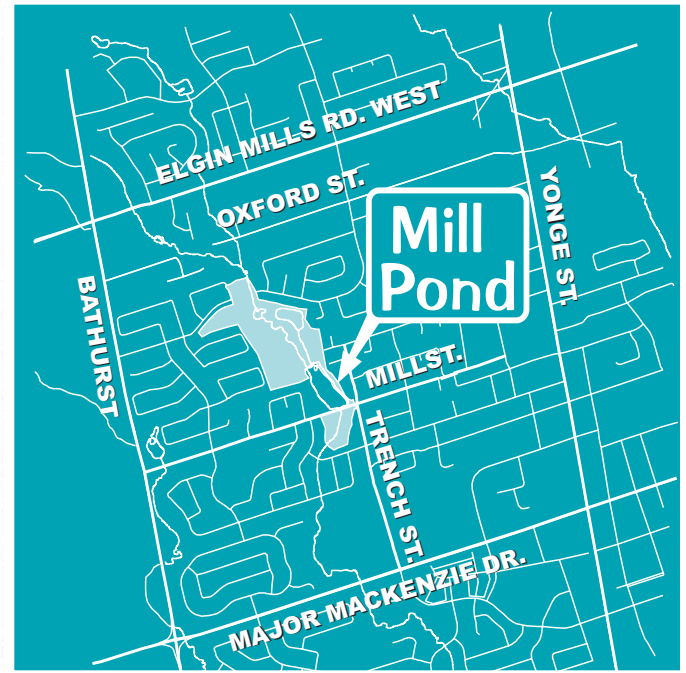

**MILL POND
SPLASH**

Sunday, June 3rd!

**For more information, call:
416-661-6600 or visit
www.trca.on.ca**

Together, Toronto and Region Conservation, the Town of Richmond Hill, Don Watershed Regeneration Council, the Richmond Hill Naturalists and their partners are working to improve the Don River watershed and its tributaries, including Richmond Hill's Mill Pond.